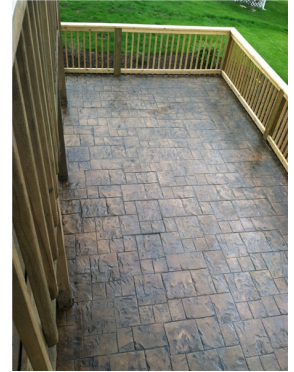

## STAMPED CONCRETE PATIO WITH 238 MARIGOLD INTEGRAL COLOR

---

This stamped concrete patio has Solomon 238 Marigold integral color with a charcoal release powder.

---

---