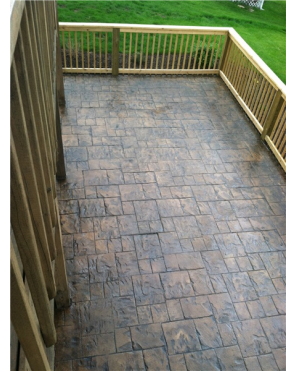

## STAMPED CONCRETE PATIO WITH 238 MARIGOLD INTEGRAL COLOR

---

This stamped concrete patio has Solomon 238 Marigold integral color with a charcoal release powder.

---

---