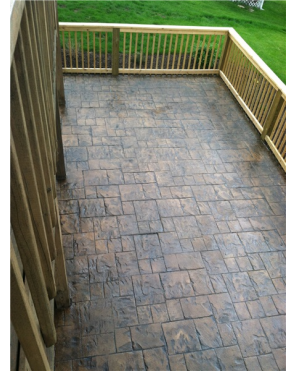

STAMPED CONCRETE PATIO WITH 238 MARIGOLD INTEGRAL COLOR

This stamped concrete patio has Solomon 238 Marigold integral color with a charcoal release powder.

Products Used In This Album

COLORFLO® LIQUID COLOR

DRY INTEGRAL COLOR

238 Marigold

1 25# BAG/YD

ANTIQUÉ RELEASE

200 Medium Gray